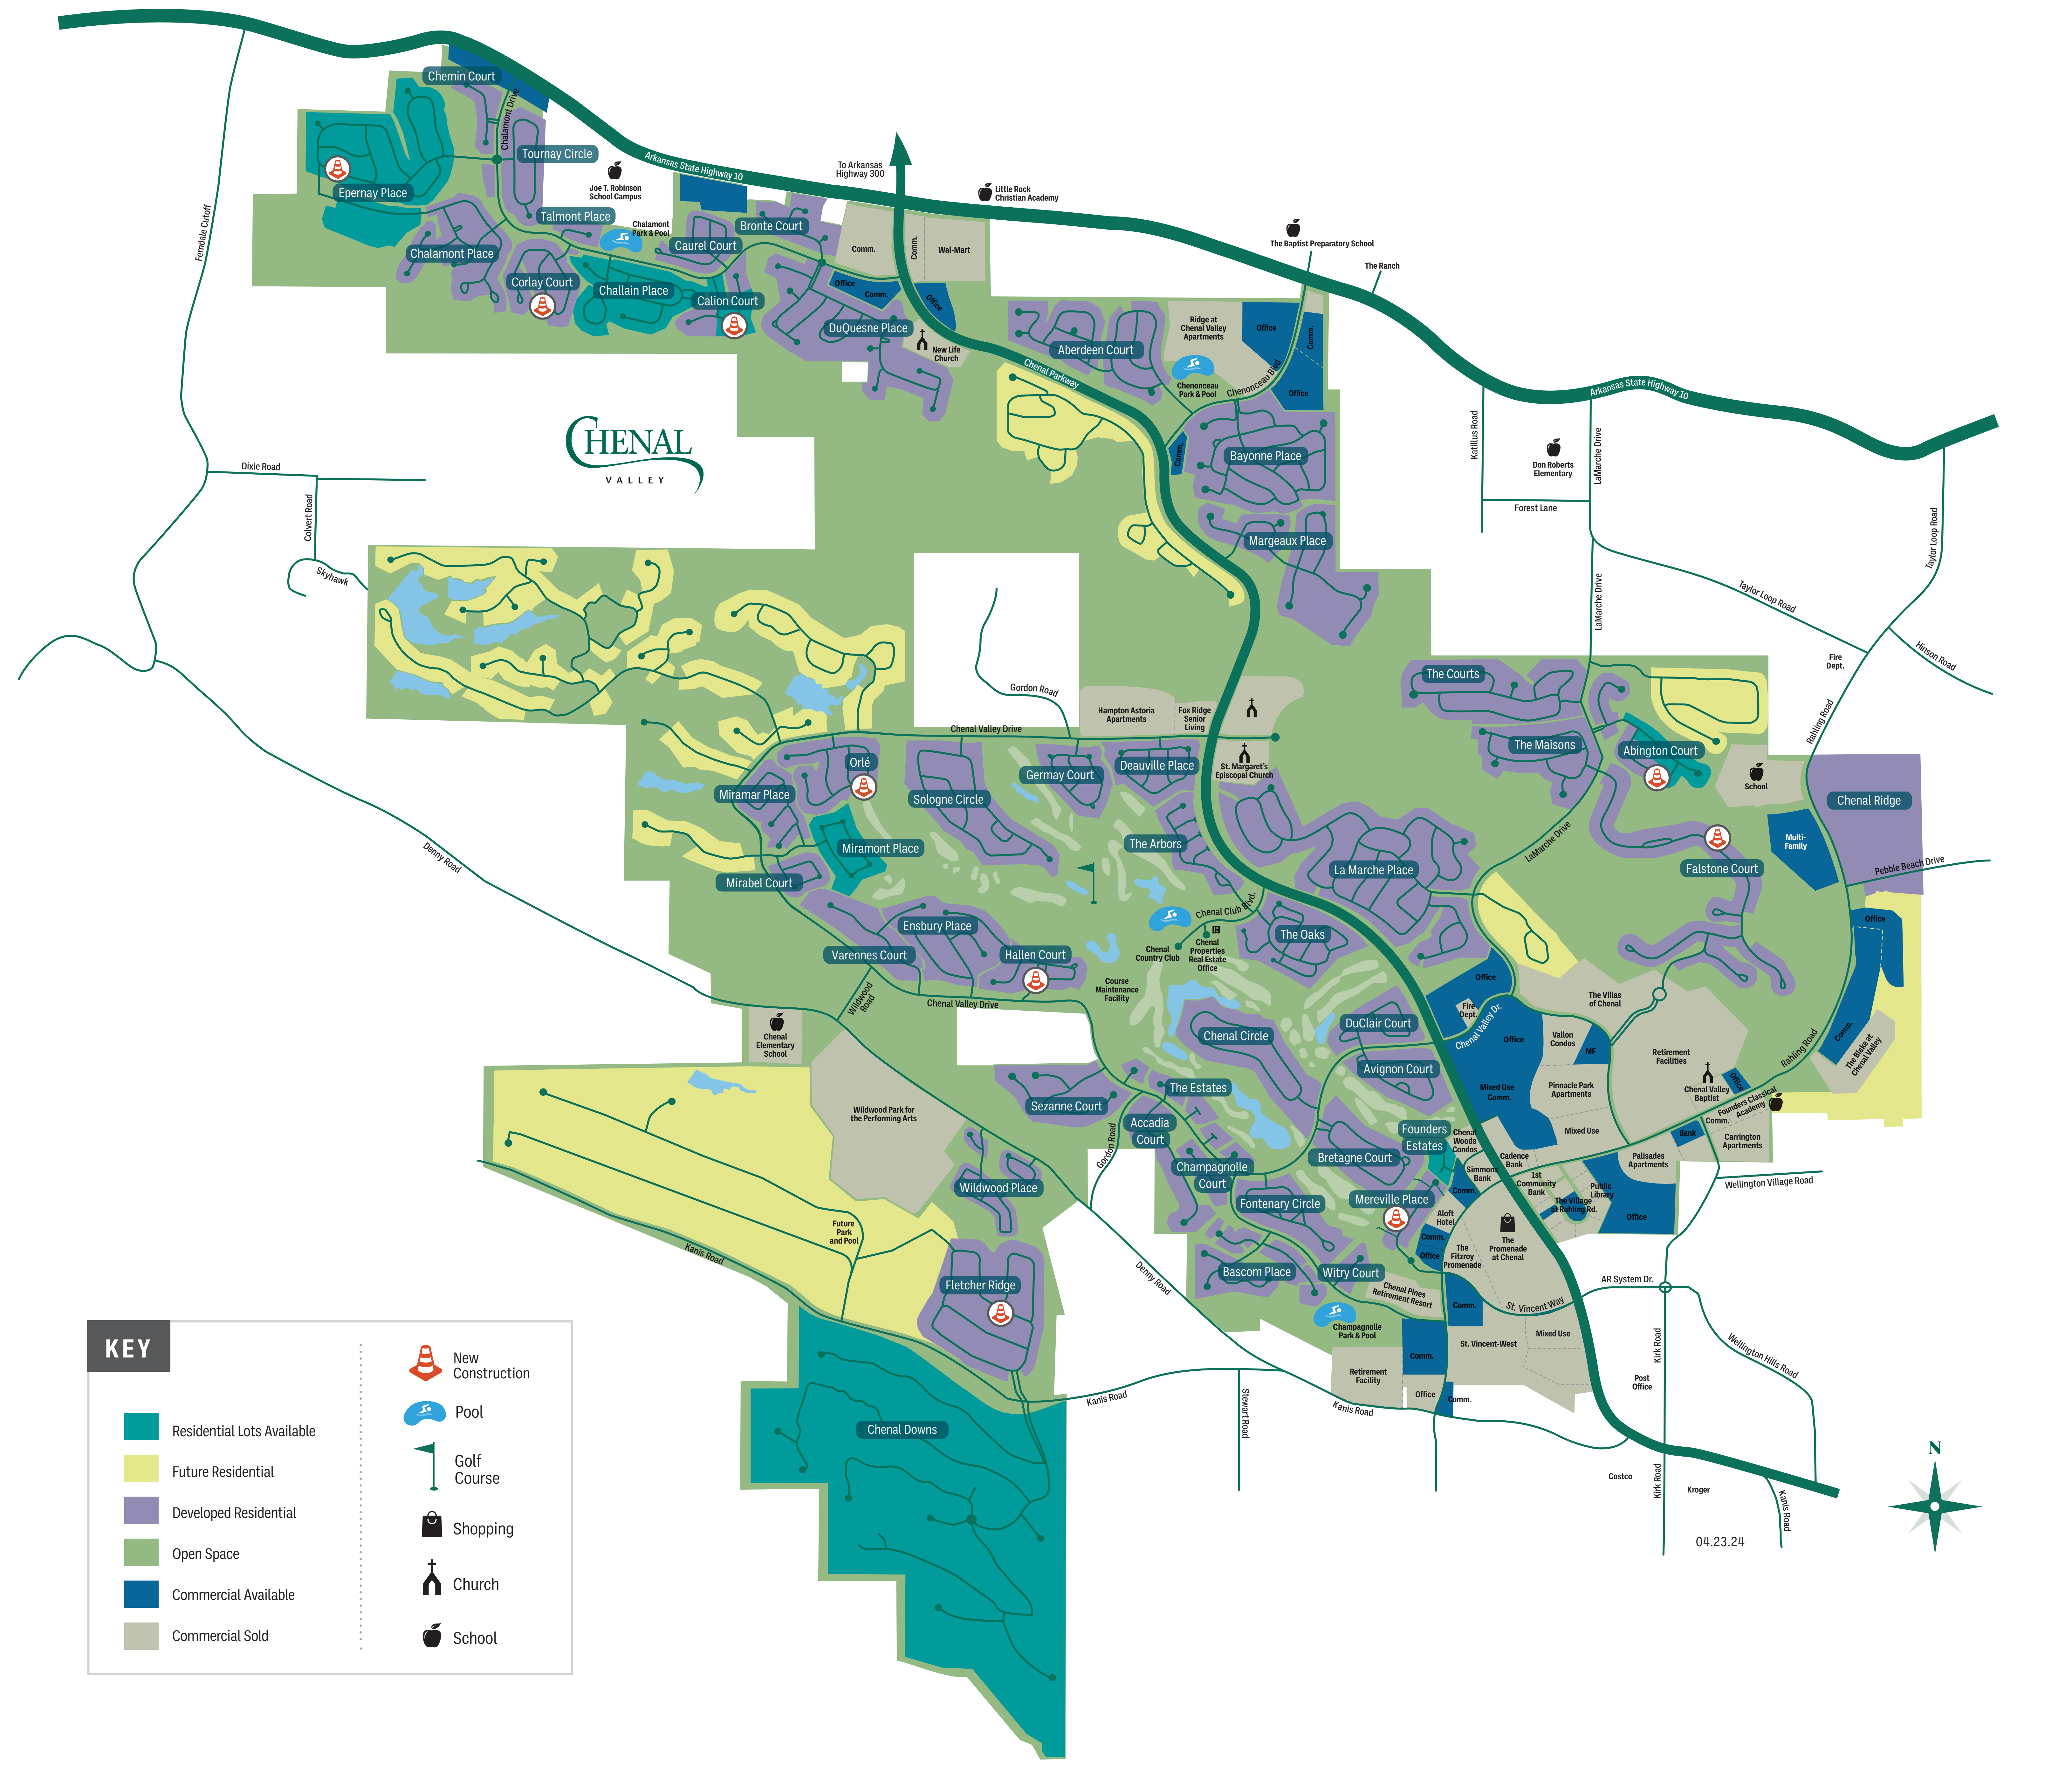

CHENAL VALLEY

KEY

	Residential Lots Available		New Construction
	Future Residential		Pool
	Developed Residential		Golf Course
	Open Space		Shopping
	Commercial Available		Church
	Commercial Sold		School

04.23.24